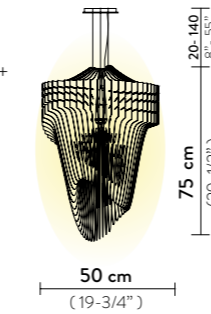

ARIA SUSPENSION SMALL

Light Source: 2 X 12W E26 LED Filament Bulbs + 1 X 7W Spot LED PAR 20
Dimmable: with dimmable bulbs
Materials: Cristalflex®, Lentiflex®
Weight: net 11,69 lbs - gross 29,76 lbs
Packaging: 43,31 x 16,93 x h. 4,33 in
13,78 x 13,78 x h. 12,99 in

ARIA APPLIQUE

Light Source: 2 X 6W E12 LED Filament Bulbs + 1 X 6W Spot LED
Dimmable: with dimmable bulbs
Materials: Cristalflex®, Lentiflex®
Weight: net 4,41 lbs - gross 11,03 lbs
Packaging: 31,5 x 15,94 x h. 2,95 in
10,24 x 11,02 x h. 6,3 in