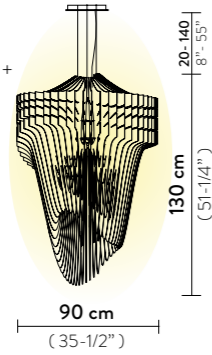

ARIA SUSPENSION SMALL

Light Source: 2 X 12W E27 LED Filament Bulbs + 1 X 7W Spot LED PAR 20
Dimmable: with dimmable bulbs
Materials: Cristalflex®, Lentiflex®
Weight: net 5,3 Kg - gross 13,5 Kg
Packaging: 110 x 43 x h. 11 cm
 35 x 35 x h. 33 cm

ARIA APPLIQUE

Light Source: 2 X 6W E14 LED Filament Bulbs + 1 X 6W Spot LED
Dimmable: with dimmable bulbs
Materials: Cristalflex®, Lentiflex®
Weight: net 2 Kg - gross 5 Kg
Packaging: 80 x 40,5 x h. 7,5 cm
 26 x 28 x h. 16 cm

FINISH	SIZE	PRODUCT CODE	EAN CODE	CANOPY DETAILS
 GOLD	XL	ARISXL0GLD01T00E27EU	8024727097985	XL - L Ø 16 - Ø 20 x h. 3,5 cm M - S Ø 12 - Ø 16 x h. 3 cm 
	L	ARISL00GLD01T00E27EU	8024727090412	
	M	ARISM00GLD01T00E27EU	8024727090399	
	S	ARISS00GLD01T00E27EU	8024727090375	
	ACCESSORIES 6M CABLE KIT (also after lamp order)			
 TRANSPARENT	XL	ARISXL0TRS01T00E27EU	8024727090993	XL - L Ø 16 - Ø 20 x h. 3,5 cm M - S Ø 12 - Ø 16 x h. 3 cm 
	L	ARISL00TRS01T00E27EU	8024727090429	
	M	ARISM00TRS01T00E27EU	8024727090405	
	S	ARISS00TRS01T00E27EU	8024727090382	
	ACCESSORIES 6M CABLE KIT (also after lamp order)			
 BLACK FADE	XL	ARISXL0BKF01T00E27EU	8024727040974	XL - L Ø 16 - Ø 20 x h. 3,5 cm M - S Ø 12 - Ø 16 x h. 3 cm 
	ACCESSORIES 6M CABLE KIT (also after lamp order)			

FINISH	PRODUCT CODE	EAN CODE	DETAILS
 GOLD	ARIWS00GLD00000000EU	8024727090283	  22 cm (8-1/2 inch)
 TRANSPARENT	ARIWS00TRS00000000EU	8024727090290	  22 cm (8-1/2 inch)

ARIA SUSPENSION XL

Light Source: 6 X 12W E26 LED Filament Bulbs + 1 X 11W Spot LED PAR 30
Dimmable: with dimmable bulbs
Materials: Cristalflex®, Lentiflex®
Weight: net 51,81 lbs - gross 72,31 lbs
Packaging: 60,24 x 25,98 x h. 6,3 in
 21,65 x 21,65 x h. 17,72 in