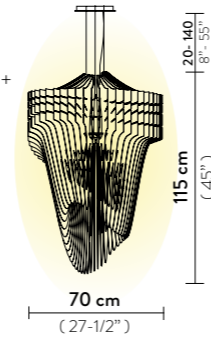

FINISH	SIZE	PRODUCT CODE	EAN CODE	CANOPY DETAILS
 GOLD	XL	ARISXL0GLD01T00E27EU	8024727097985	XL - L Ø 16 - Ø 20 x h. 3,5 cm M - S Ø 12 - Ø 16 x h. 3 cm 
	L	ARISL00GLD01T00E27EU	8024727090412	
	M	ARISM00GLD01T00E27EU	8024727090399	
	S	ARISS00GLD01T00E27EU	8024727090375	
	ACCESSORIES 6M CABLE KIT (also after lamp order)			
 TRANSPARENT	XL	ARISXL0TRS01T00E27EU	8024727090993	XL - L Ø 16 - Ø 20 x h. 3,5 cm M - S Ø 12 - Ø 16 x h. 3 cm 
	L	ARISL00TRS01T00E27EU	8024727090429	
	M	ARISM00TRS01T00E27EU	8024727090405	
	S	ARISS00TRS01T00E27EU	8024727090382	
	ACCESSORIES 6M CABLE KIT (also after lamp order)			
 BLACK FADE	XL	ARISXL0BKF01T00E27EU	8024727040974	XL - L Ø 16 - Ø 20 x h. 3,5 cm M - S Ø 12 - Ø 16 x h. 3 cm 
	ACCESSORIES 6M CABLE KIT (also after lamp order)			

FINISH	PRODUCT CODE	EAN CODE	DETAILS
 GOLD	ARIWS00GLD00000000EU	8024727090283	  22 cm (8-1/2 inch)
 TRANSPARENT	ARIWS00TRS00000000EU	8024727090290	  22 cm (8-1/2 inch)

ARIA SUSPENSION XL

Light Source: 6 X 12W E26 LED Filament Bulbs + 1 X 11W Spot LED PAR 30
Dimmable: with dimmable bulbs
Materials: Cristalflex®, Lentiflex®
Weight: net 51,81 lbs - gross 72,31 lbs
Packaging: 60,24 x 25,98 x h. 6,3 in
 21,65 x 21,65 x h. 17,72 in

ARIA SUSPENSION LARGE

Light Source: 4 X 12W E26 LED Filament Bulbs + 1 X 11W Spot LED PAR 30
Dimmable: with dimmable bulbs
Materials: Cristalflex®, Lentiflex®
Weight: net 42,32 lbs - gross 65,04 lbs
Packaging: 60,24 x 25,98 x h. 6,3 in
 18,11 x 18,11 x h. 16,93 in