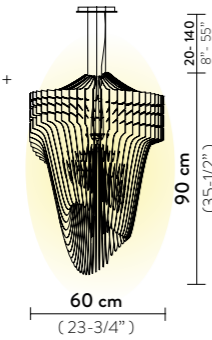

ARIA SUSPENSION MEDIUM

Light Source: 3 X 12W E26 LED Filament Bulbs + 1 X 7W Spot LED PAR 20
Dimmable: with dimmable bulbs
Materials: Cristalflex®, Lentiflex®
Weight: net 29,76 lbs - gross 40,12 lbs
Packaging: 47,24 x 22,44 x h. 6,3 in
13,78 x 13,78 x h. 12,99 in