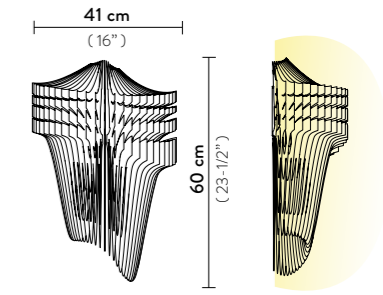

FINISH	SIZE	PRODUCT CODE	EAN CODE	CANOPY DETAILS	
GOLD	XL	ARISXL0GLD01T00E27US	8024727098340	XL - L Ø 6,3 - Ø 7,87 x h. 1,38 in M - S Ø 4,72 - Ø 6,3 x h. 1,18 in	
	L	ARISL00GLD01T00E27US	8024727091464		
	M	ARISM00GLD01T00E27US	8024727091440		
	S	ARISS00GLD01T00E27US	8024727091426		
	ACCESSORIES				
6M CABLE KIT					
TRANSPARENT	XL	ARISXL0TRS01T00E27US	8024727091013	XL - L Ø 6,3 - Ø 7,87 x h. 1,38 in M - S Ø 4,72 - Ø 6,3 x h. 1,18 in	
	L	ARISL00TRS01T00E27US	8024727091488		
	M	ARISM00TRS01T00E27US	8024727091501		
	S	ARISS00TRS01T00E27US	8024727091525		
	ACCESSORIES				
6M CABLE KIT					
BLACK FADE	XL	ARISXL0BKF01T00E27US	8024727042572	XL - L Ø 6,3 - Ø 7,87 x h. 1,38 in M - S Ø 4,72 - Ø 6,3 x h. 1,18 in	
	ACCESSORIES				
6M CABLE KIT					

FINISH	PRODUCT CODE	EAN CODE	DETAILS
GOLD	ARIWS00GLD00000000US	8024727091105	
TRANSPARENT	ARIWS00TRS00000000US	8024727091129